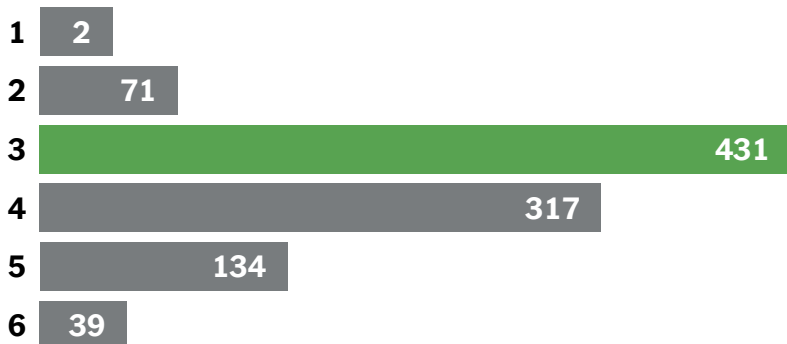

Statistics

1000

Played

99

Win %

81

Current
Streak

215

Max
Streak

GUESS DISTRIBUTION

[Have questions about stats? Visit our Help Center >](#)

Wordle Bot gives an analysis of your guesses.

[Did you beat the bot? >](#)

Share