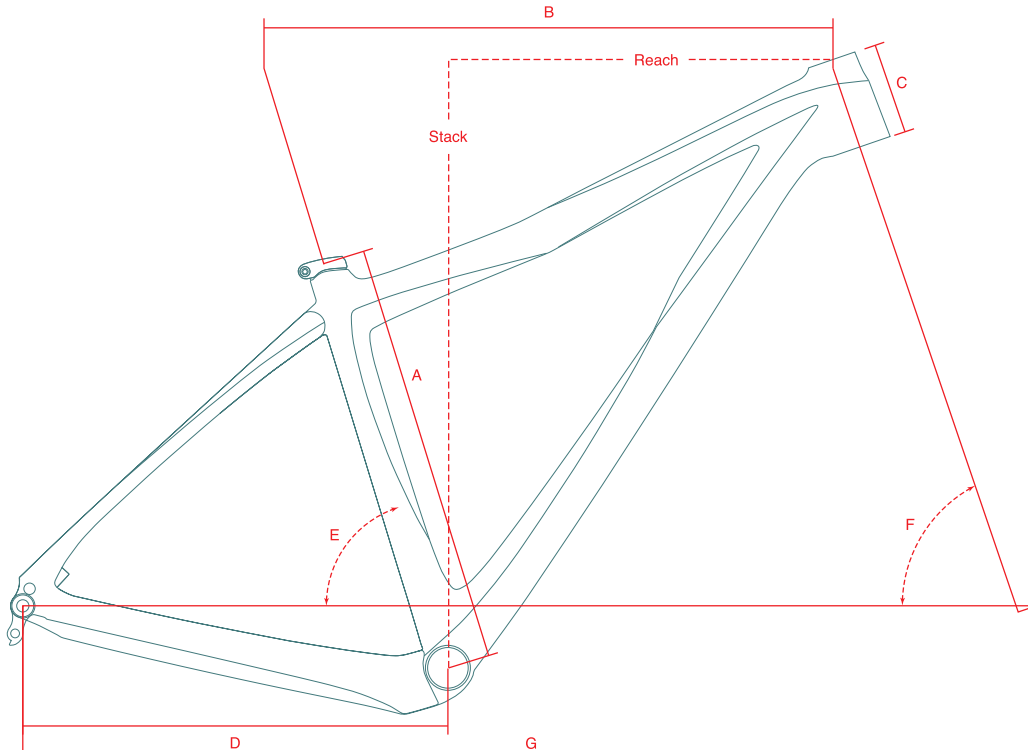

GEOMETRY

100mm FORK (503.7mm axle to crown)

SIZE		SMALL	MEDIUM	LARGE	X-LARGE
SEATTUBE	A	14.5"	17"	19"	21"
TOPTUBE	B	582mm	607mm	628mm	658mm
HEADTUBE	C	92mm	110mm	116mm	133mm
CHAINSTAY	D	439mm	439mm	439mm	439mm
SEAT ANGLE	E	73°	73°	73°	73°
HEAD ANGLE	F	68.5°	68.5°	68.5°	68.5°
WHEELBASE	G	1100mm	1126mm	1147mm	1182mm
BB HEIGHT		300	300	300	300
STACK		611mm	628mm	634mm	649mm
REACH		397mm	418mm	435mm	462mm
STANDOVER		687mm	757mm	757mm	782mm
TRAIL		88mm	88mm	88mm	88mm

120mm FORK (530mm axle to crown with 2.6" tires)

SIZE		SMALL	MEDIUM	LARGE	X-LARGE
SEATTUBE	A	14.5"	17"	19"	21"
TOPTUBE	B	582mm	607mm	628mm	658mm
HEADTUBE	C	92mm	110mm	116mm	133mm
CHAINSTAY	D	439mm	439mm	439mm	439mm
SEAT ANGLE	E	72°	72°	72°	72°
HEAD ANGLE	F	67.4°	67.4°	67.4°	67.4°
WHEELBASE	G	1110mm	1136mm	1157mm	1192mm
BB HEIGHT		320	320	320	320
STACK		620mm	637mm	643mm	658mm
REACH		384mm	405mm	422mm	449mm
STANDOVER		697mm	767mm	767mm	792mm
TRAIL		99mm	99mm	99mm	99mm