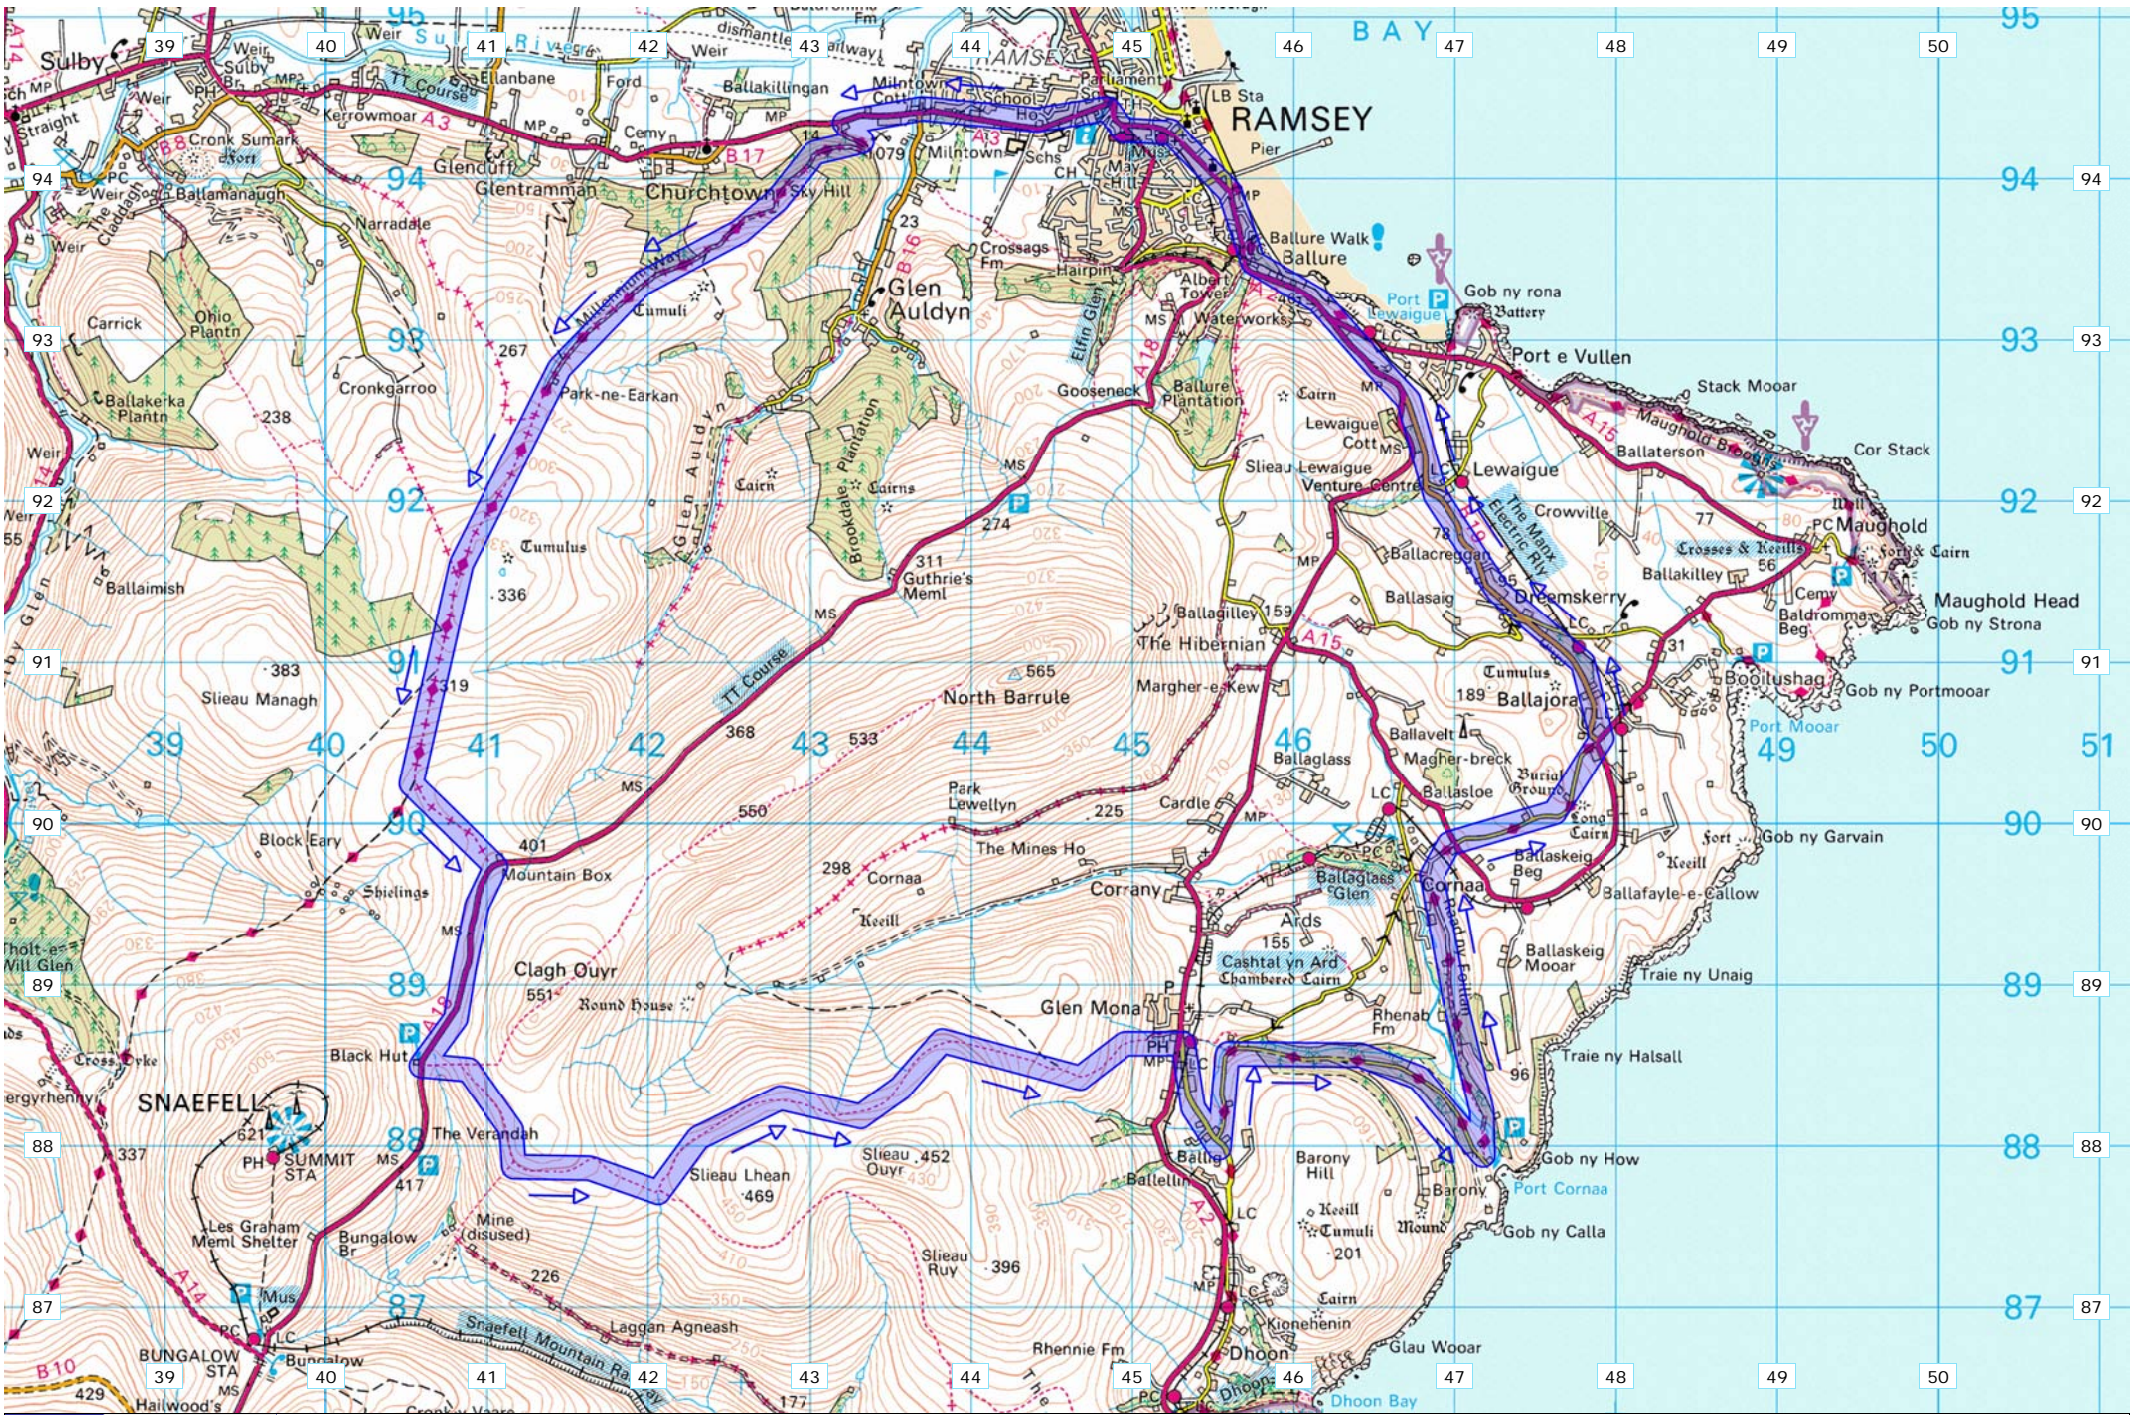

Untitled009

Distance : 26.4 km
Height Gain : 736 m
High Point : 454 m
Low Point : 6 m

Route Description

Start Point

This product includes mapping