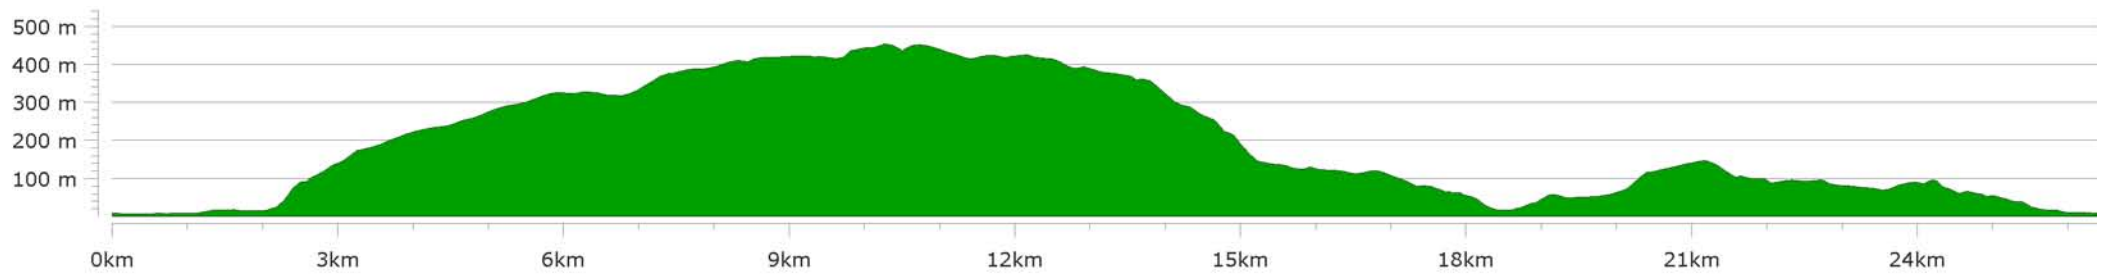

Untitled009

Distance : 26.4 km
Height Gain : 736 m
High Point : 454 m
Low Point : 6 m

Route Description

Start Point

This product includes mapping