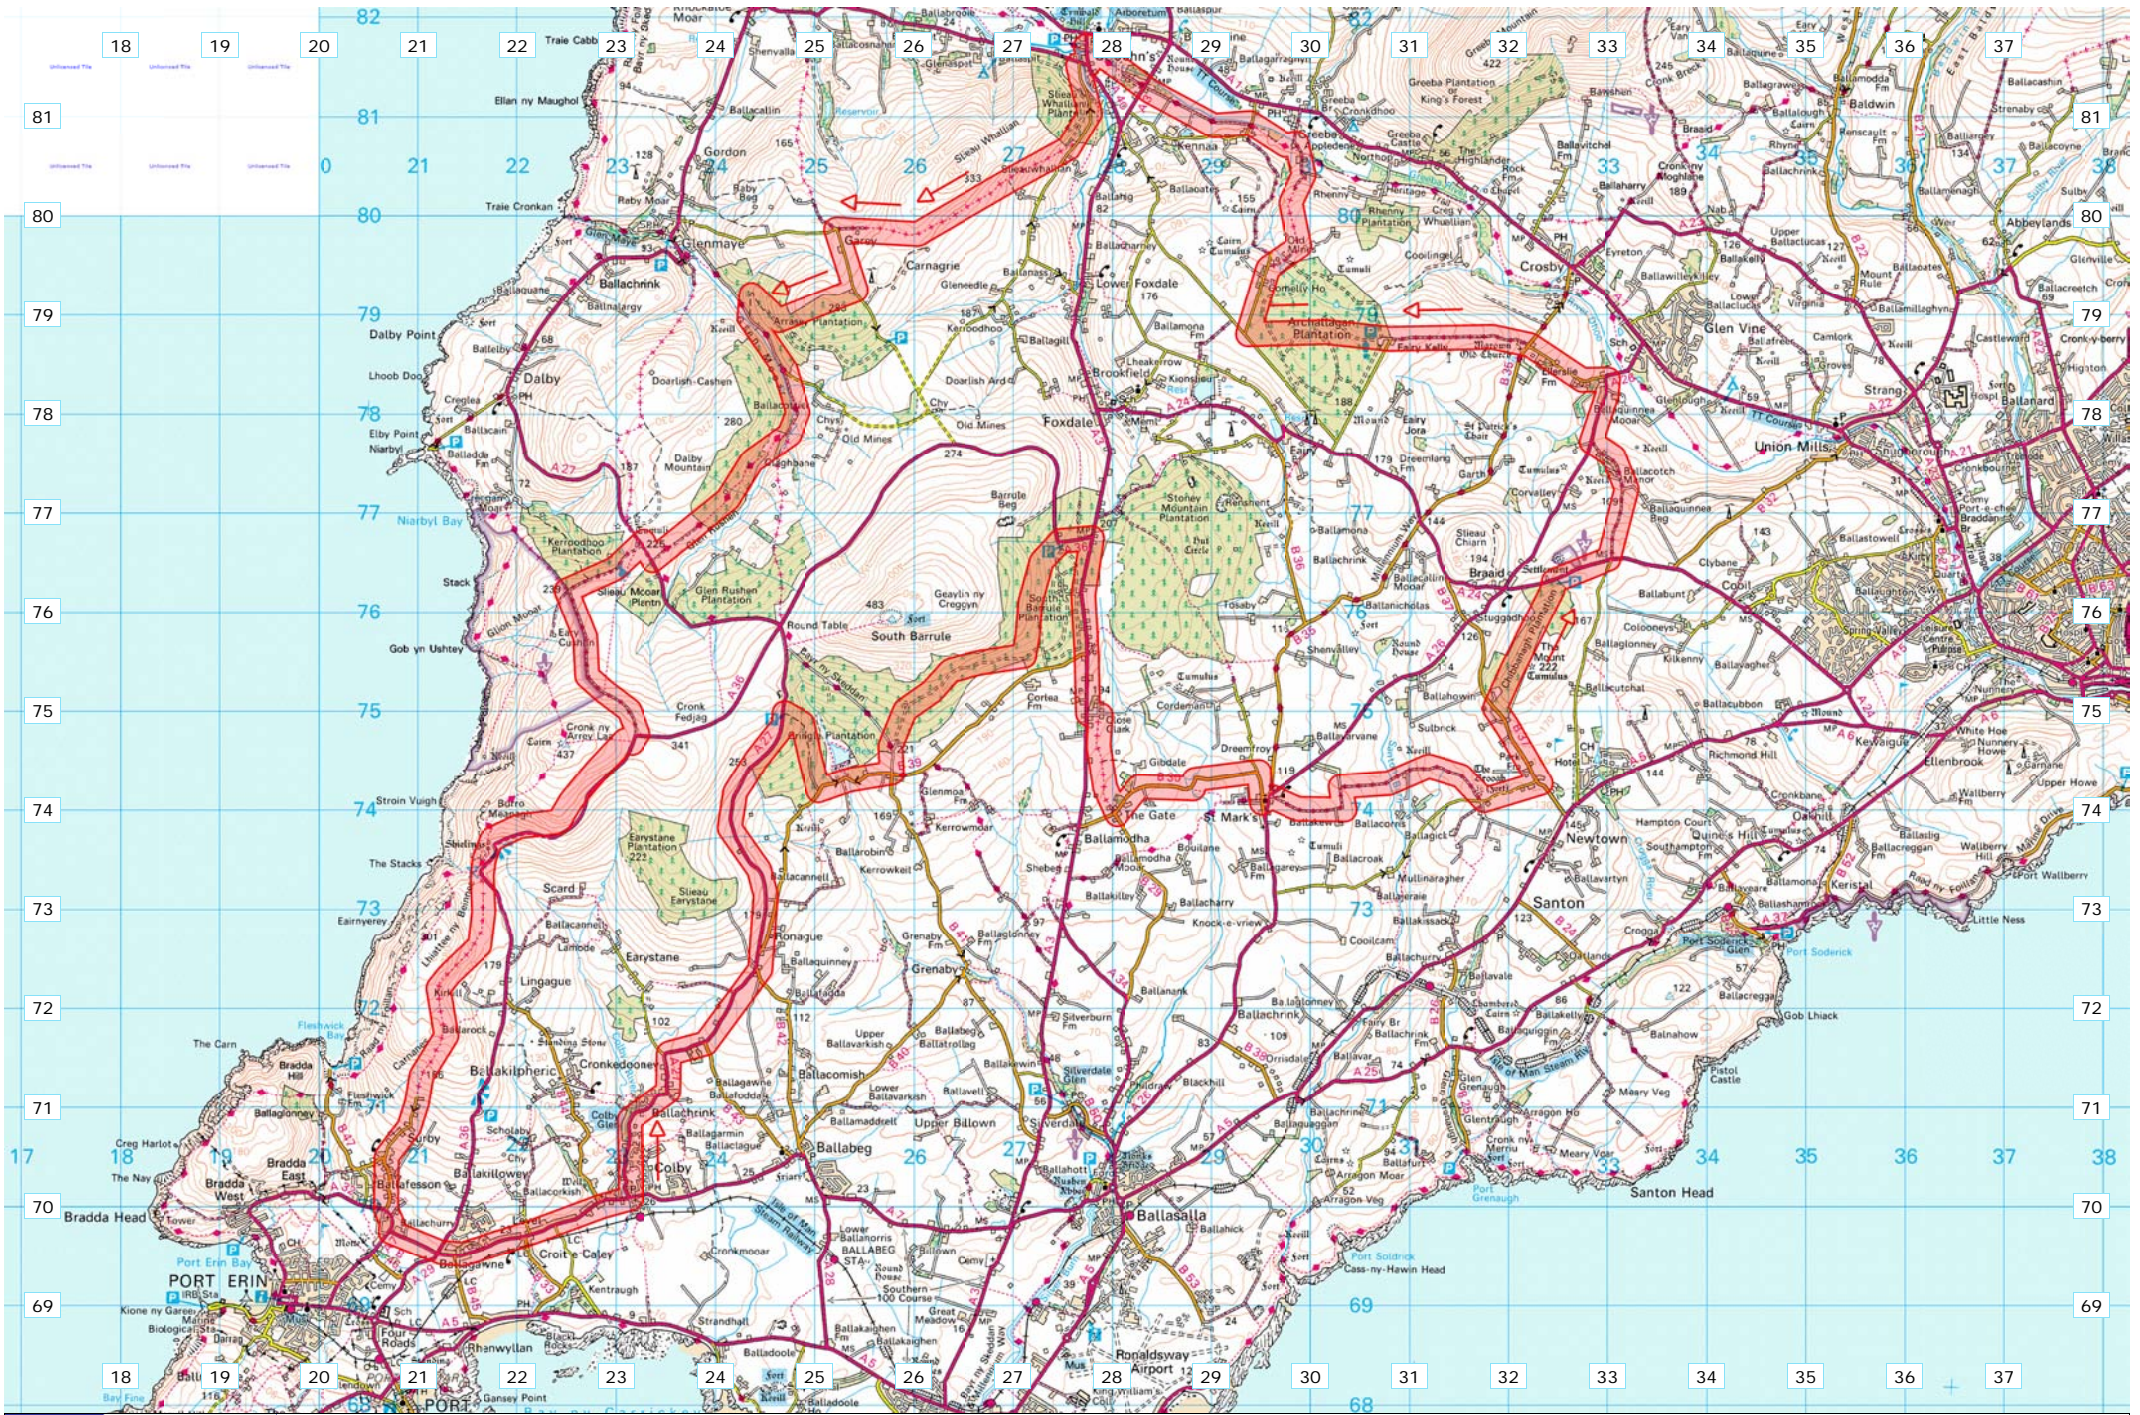

Untitled011

Distance : 53.5 km
Height Gain : 1,528 m
High Point : 376 m
Low Point : 26 m

Route Description

Start Point

This product includes mapping