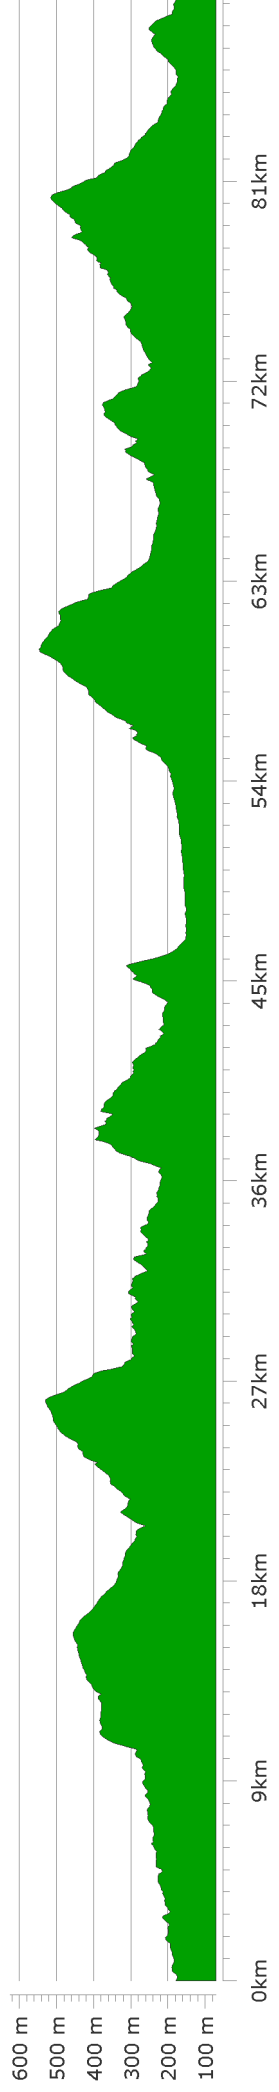

Issue 20 Insane 89.3km

Distance : 89.3 km
Height Gain : 2,414 m
High Point : 547 m
Low Point : 150 m

Route Description

Start Point

This product includes mapping