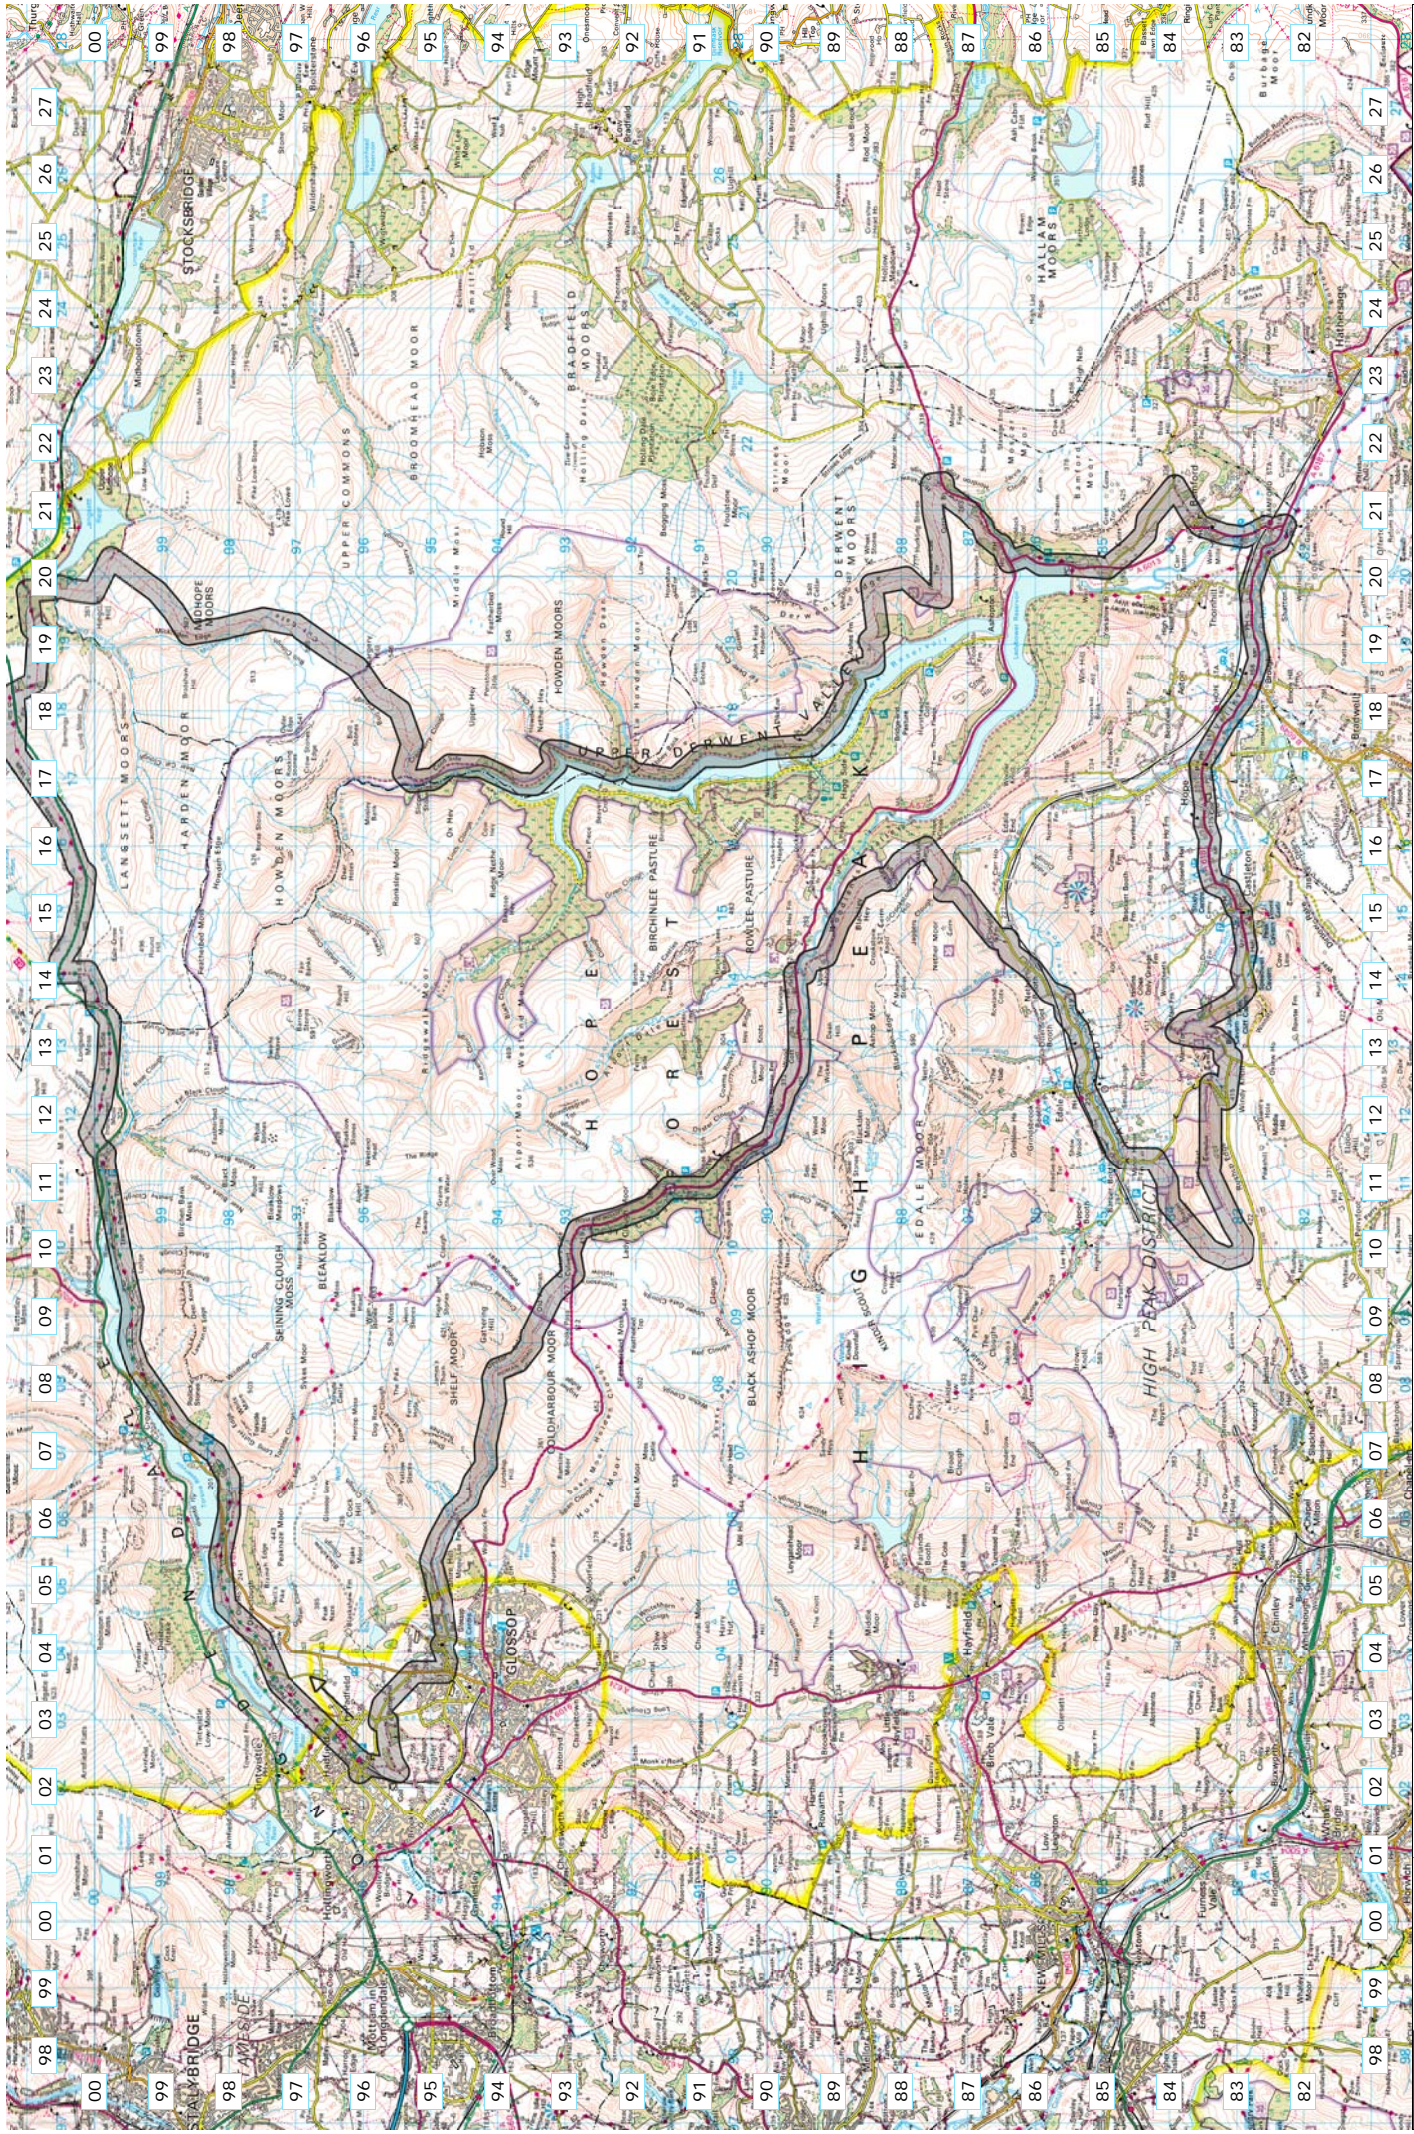

Issue 20 Insane 89.3km

Distance : 89.3 km
Height Gain : 2,414 m
High Point : 547 m
Low Point : 150 m

Route Description

Start Point

This product includes mapping